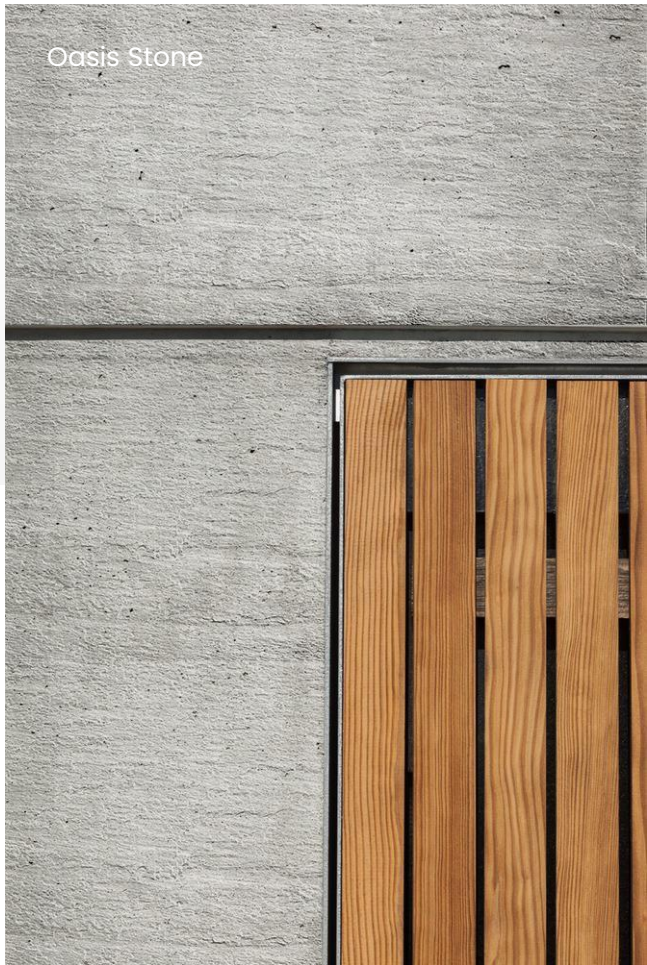

# Anna Mushroom Stone

Size	800 x 400mm 800 x 800mm
Thickness	3-10(+1)mm
Area	Indoor, Outdoor

Kapa Mushroom Stone

Montblanc Stone

Hill Stone