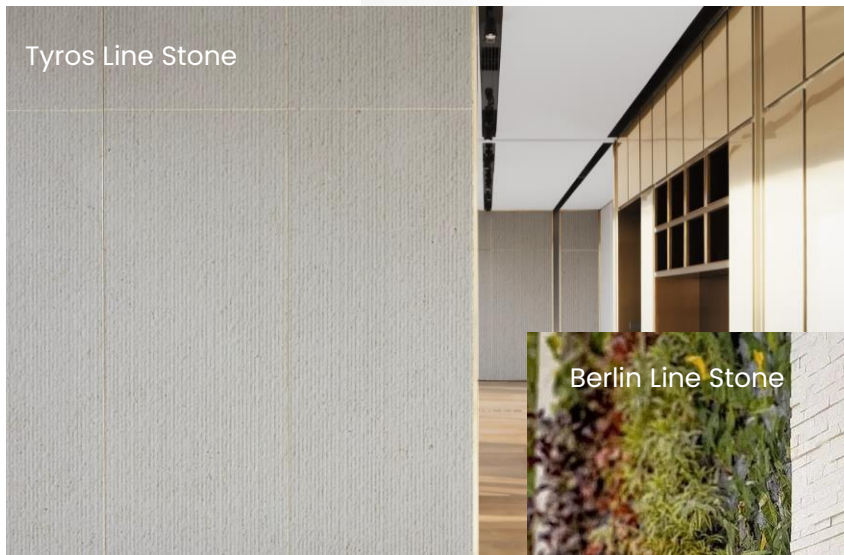

# Rock Collection | Evian Stone

Size 1200 x 600mm  
2400 x 1200mm  
Thickness 2-3 (+-1)mm  
Area Indoor, Outdoor