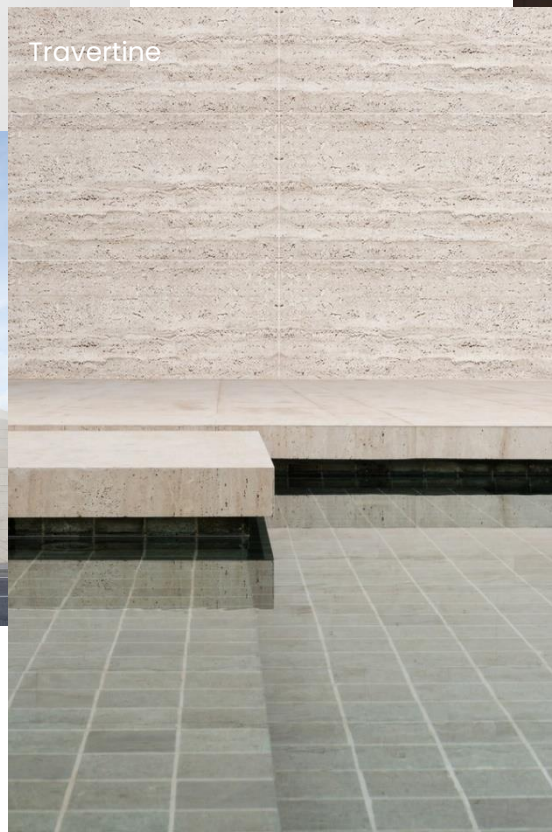

# Anna Mushroom Stone

Size	800 x 400mm 800 x 800mm
Thickness	3-10(+1)mm
Area	Indoor, Outdoor

Kapa Mushroom Stone

Montblanc Stone

Hill Stone