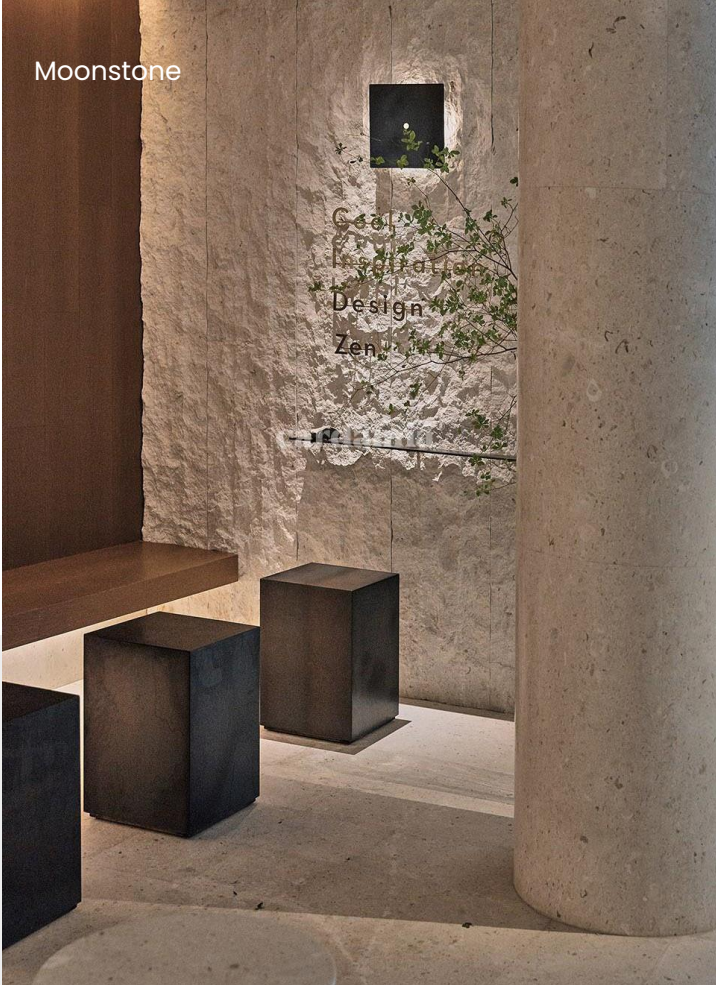

# Anna Mushroom Stone

Size	800 x 400mm 800 x 800mm
Thickness	3-10(+1)mm
Area	Indoor, Outdoor

Kapa Mushroom Stone

Montblanc Stone

Hill Stone

# Wood Collection | Natural Wood

Size	1350 x 300mm 2700 x 1200mm
Thickness	2-3 (+-1)mm
Area	Indoor, Outdoor, Ceiling