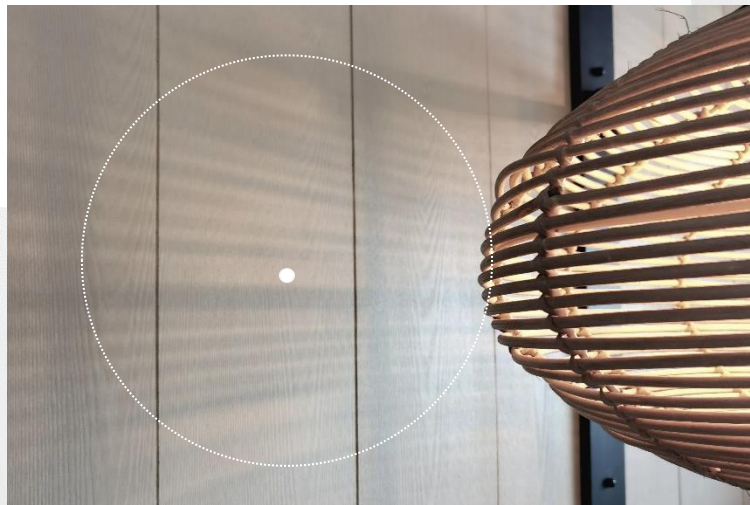

Hilton Hotel

Location: Guangdong, China
Texture: Tours Line Stone and Customized Wood
Area: Lobby, Guest Room, Shower Room
Year: 2019