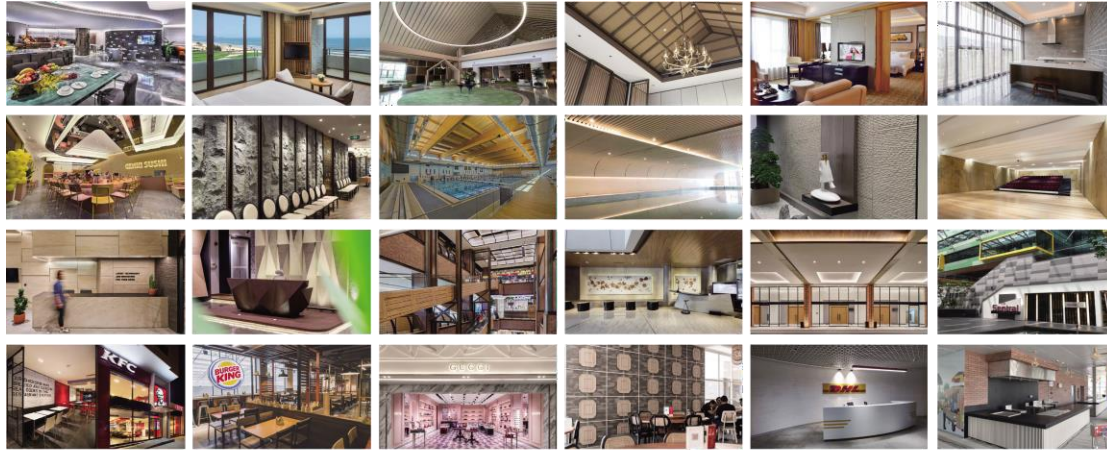

# Modern Experience Center

Location: Modena, Indonesia  
Texture: Natural Wood  
Area: Exterior Wall  
Year: 2018

Elegant Hotel, Guangzhou  
 Crowne Plaza, Hailing Island  
 Grass Room Hotel, Yancheng  
 Sea Island Villa Hotel, Hainan  
 Wyndham Grand Royale Hotel, Zhangzhou  
 New Year's Day Holiday Hotel, Huzhou  
 Unipark GenkiSushi, Zhuhai  
 Xitang Restaurant, Guangzhou  
 China's Diving Team Training, Shantou.  
 Yunxi Swimming Club, OCT Foshan  
 Country Garden Center Club, Dongguan  
 Consulate-General of China in Switzerland  
 Phomi Showroom, Semarang  
 Phomi Showroom, Riyadh  
 DP Mall, Semarang  
 Level 21 Mall Jalan Teuku, Bali  
 Fitra Convention Hall, Majalengka  
 KL Sentral, Kuala Lumpur  
 KFC, Kuala Lumpur  
 Burger King, Semarang  
 Gucci Store, Doña  
 Eight Treasure restaurant, Jakarta  
 DHL Office, Bangalore  
 Intel Office, Bangalore