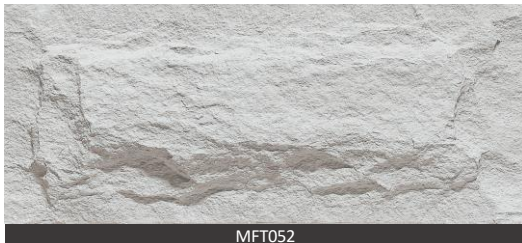

Rock
Collection

Anna Mushroom Stone

Size	800 x 400mm 800 x 800mm
Thickness	3-10(+1)mm
Area	Indoor, Outdoor