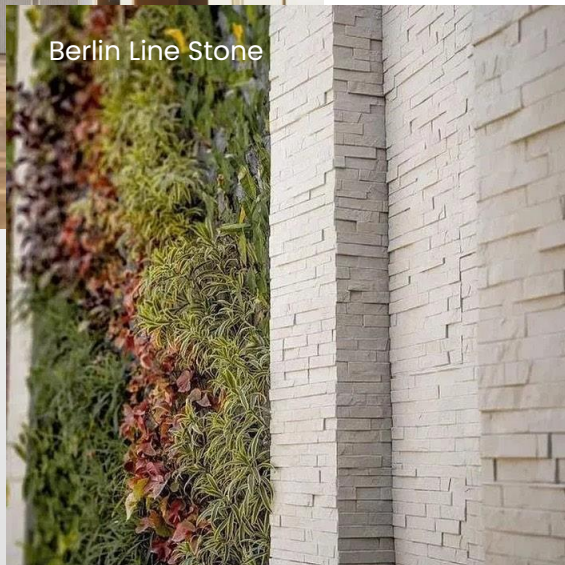

# Linear Collection | Berlin Line Stone

Size	1200 x 600mm
Thickness	3-5 (+-1)mm
Area	Indoor, Outdoor

MBLT01001

MBLT02002

MBLT00302

MBLT02804