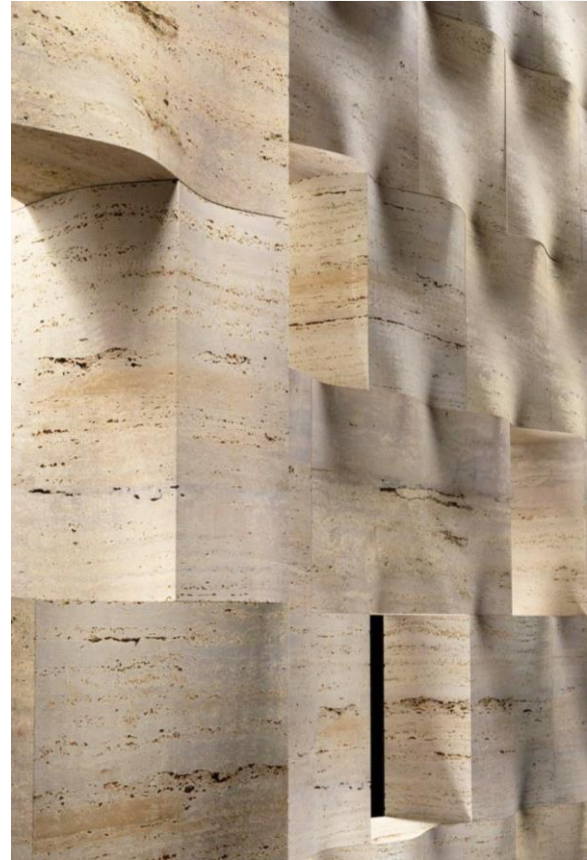

Infinity Rock Your Design

Raw material of M Flexible tiles is natural stone powder, mineral powder and clay, can restore the texture of natural stone, wood leather and weaving. Can be shaped according to the shape of substrate. The minimum bend radius is 200mm, making the design infinitely possible.

M Flexible Tiles ผลิตมาจาก พงหินธรรมชาติ, พงแร่ และ ดินเหนียว ให้สีและผิวสัมผัสสุดหินธรรมชาติ ลักษณะแผ่นบางและเบา มีโครงหลังเป็นใยตาข่ายไฟเบอร์ เป็นมิตรต่อธรรมชาติ และปราศจากสารเคมี

ติดตั้งง่าย สะดวก รวดเร็วได้หลากหลายพื้นผิวเข้าโค้งได้ดี เหมาะกับงานออกแบบทั้งภายในและภายนอกอาคาร สามารถใช้กาวงานก่อสร้าง เพื่อยึดผนังได้ทันที โดยไม่ต้องขึ้นโครง สามารถติดตั้งด้วยปูนกาวเหมือนงานกระเบื้องทั่วไป และยังสามารถขึ้นรูปตามรูปร่างของฐานได้ รัศมีเริ่มต้นที่ 200 มม. ทำให้การออกแบบเป็นไปได้อย่างไร้ขีดจำกัด.

M
FLEXIBLE TILES

by M KUCHE