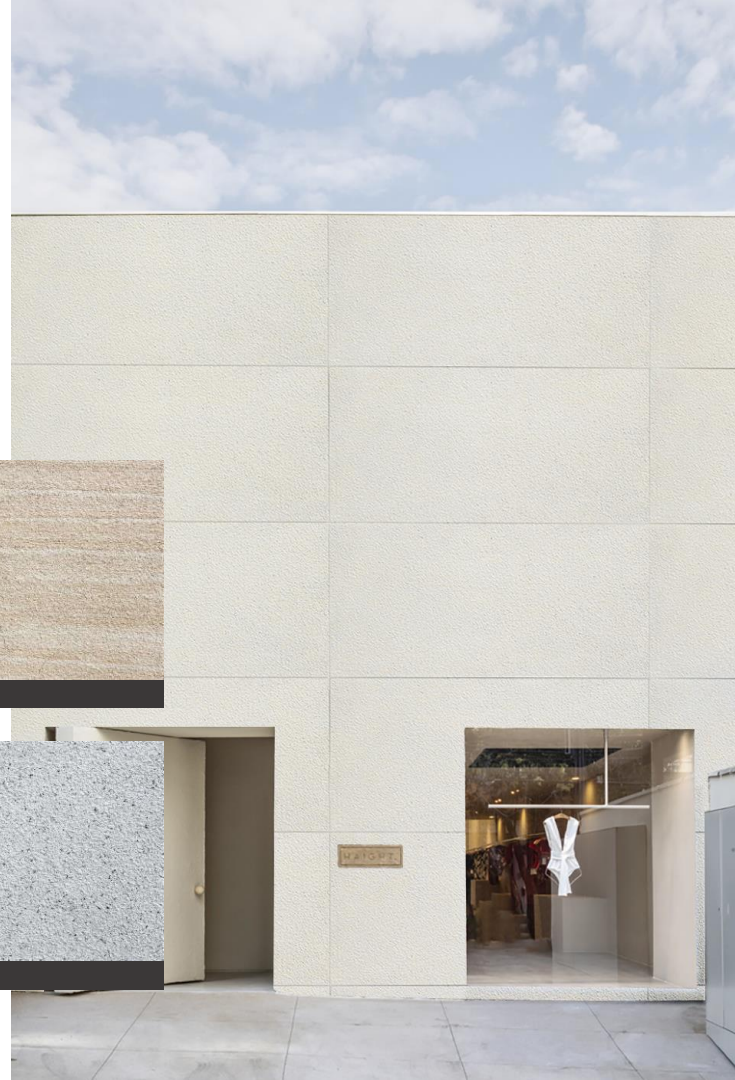

Rock Collection | Hill Stone

Size	1380 x 600mm 2760 x 1200mm
Thickness	2-3 (+-1)mm
Area	Indoor, Outdoor