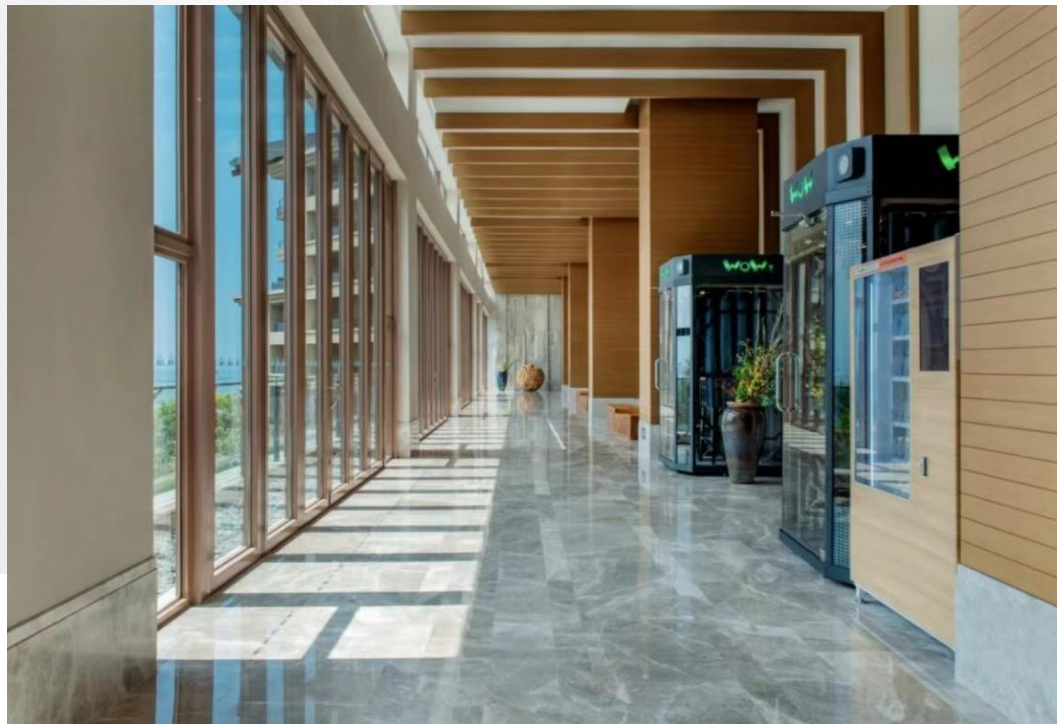

Hilton Hotel

Location: Guangdong, China
Texture: Tours Line Stone and Customized Wood
Area: Lobby, Guest Room, Shower Room
Year: 2019