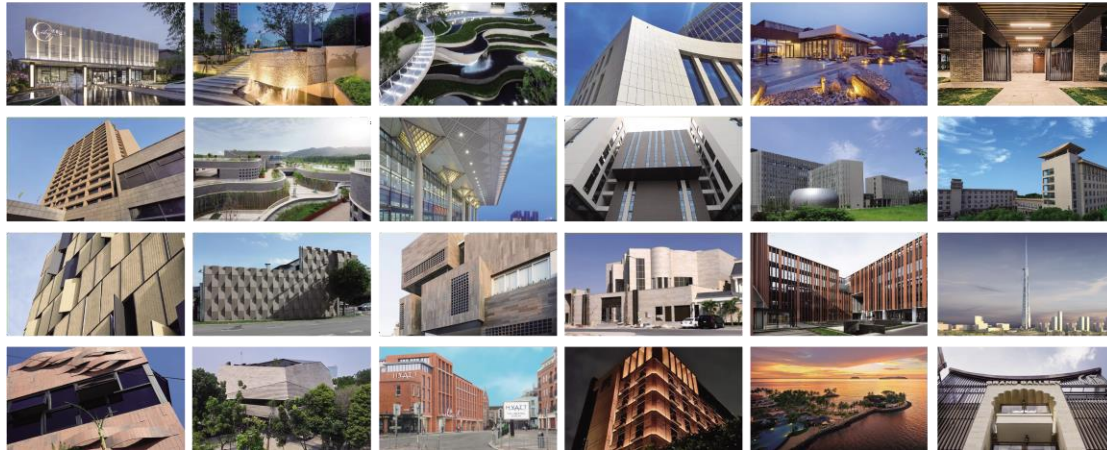

Poly Cloud Villa Group, Foshan
Country Garden, Dongguan
Golden Horse Tang 618 Sales Center, Xi'an
Baitenghu Resort Hotel, Zhuhai
Guilaixi Resort Hotel, Nanjing
Holiday Inn Express, Guizhou
Wuxi Grand Hotel
Xi'an Academy of Fine Arts
CSU Institute, Xi'an
Institute of Remote Sensing Applications, Beijing
Institute of Virology, Wuhan
Phomi Showroom, Semarang
Sukeenang Cafe, Kajang
Dermatology Clinic, Jakarta
Saudi Royal Villa, Riyadh
Halo BCA, Semarang
Kingdom Tower, Jeddah
Residence by Gursiji Studio, Rawamangu
Modena Experience Center, Jakarta
Hyatt Centric, Dublin
Hotel Fieris, Rawamangu
Shangri-La Tanjung Aru, Kota Kinabalu
Grand Gallery Hotel, Bukittinggi