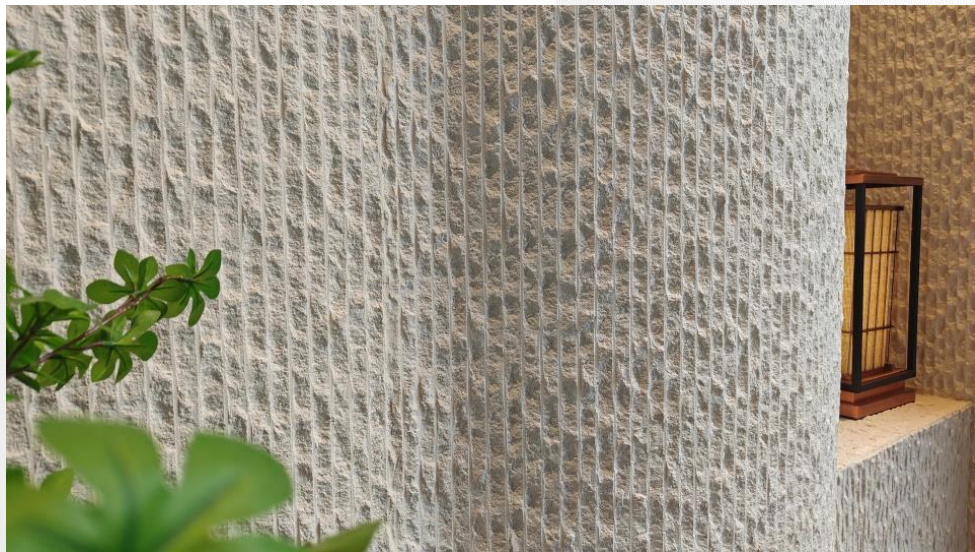

Maxim Bakery

Location: Guangzhou, China

Texture: Tours Line Stone

Area: Exterior Wall

Year: 2023