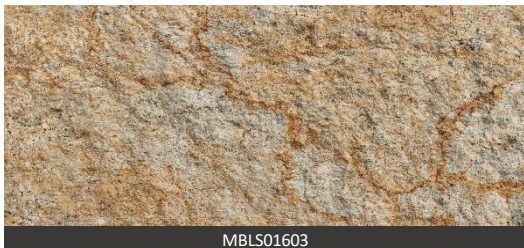

# Montblanc Stone

Size	1200 x 600mm 2400 x 1200mm
Thickness	3-5 (+-1)mm
Area	Indoor, Outdoor